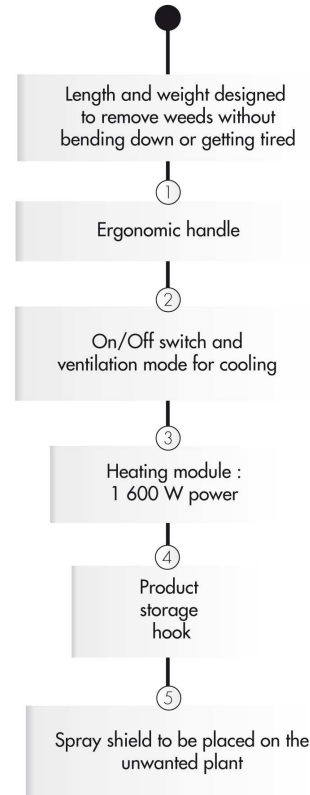

PRACTICAL AND EASY TO USE

- Always ready to use, no consumables to buy or charging required
- Simply attach to an extension cable and heat up

PERFORMANCE

- Thermal shock of 600°C bursts the cells of the plant destroying the weed (after 3 seconds) without the need for chemicals
- Fast lighting of the charcoal barbecue (less than 2 minutes) for the GREEN POWER EVOLUTION version

SECURITY

- No flames, no gas
- After switching off the device, a cooling down phase prevents accidental burns

Article Name	Reference	EAN code	Item weight (kg)	Box			Pallet		
				N° Units	Dimensions W x D x H (mm)	Weight (kg)	Dimensions W x D x H (mm)	N° layers	N° Boxes / layer
Green Power Evolution	101709	3176241017095	1,23	2	1080 x 210 x 160	3,50	1200 x 800 x 2100	10	4
Box Green Power Evolution	101710	3176241017101	1,23	10	615 x 415 x 110	19,0	1200 x 800 x 2100	1	4

GREEN POWER EVOLUTION

1.5m cable with cable grip

Foam handle for additional comfort when using for barbecues

Metal cone for extra protection from high temperatures during use with barbecues

Angled handle for more comfort during use